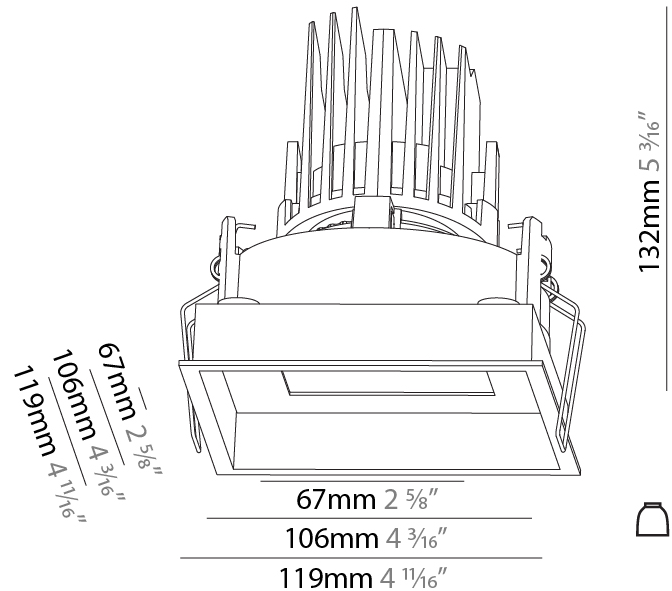

GENERAL

Series: Bioniq
Subseries: Bioniq Square Adjustable Comfort
Brand: Prolight
Division: Architectural
Mounting Type: Recessed
Mounting Location: Ceiling
Subcategory: Downlight

PHYSICAL

Shape: Square
Length (mm): 119
Length (in): 4 11/16
Width (mm): 119
Width (in): 4 11/16
Depth (mm): 132
Depth (in): 5 3/16
Ceiling Thickness (mm): 10 / 12.5 / 15
Ceiling Thickness (in): 3/8 or 1/2 or 9/16
Min. Recessing Depth (mm): 150
Min. Recessing Depth (in): 5 7/8
Light Distribution: Adjustable / Downlight
Weight (kg): 0.607
Weight (lbs): 1.34
Fixture Finish: SSR / BKV / CWI / CRY / HAB / UFT / ITA / RUA / FTG / MYG / LOD / PUS / FRO / FUP / KIA / POP / BLS / SPG / MEY / GOH / GUM / CHC / COM / ABZ / JAG / OBR / MOS / ROR
Fixture Material: Aluminum Die Cast
Cut-out Measurements: 114mm / 4 1/2" x 114mm / 4 1/2"

ELECTRICAL

Lamp Type: LED (Zhaga Standard)
Total Output Wattage (W): 15
Dimming: Dali Dimming
Driver Included: No
Driver Location: Recessed Housing
Driver Type: Constant Current - 120Vac
Housing: See components
Input Voltage (V): 120
Constant Current (MA): 350

LED

Number of LEDs: 1
Color Temperature (°K): Warm Dim
Max. Delivered Lumen (lm): 760
Nominal Lumen (lm): 1140
CRI: >90 CRI
Lamp Life (hrs): 50000

OPTICAL

Reflector: 20 / 40 / 60
Adjustability: Rotational 355°; Tilt 30°

RATINGS AND CERTIFICATIONS

Certified By: Certified for North American Standards
IP rating: IP20